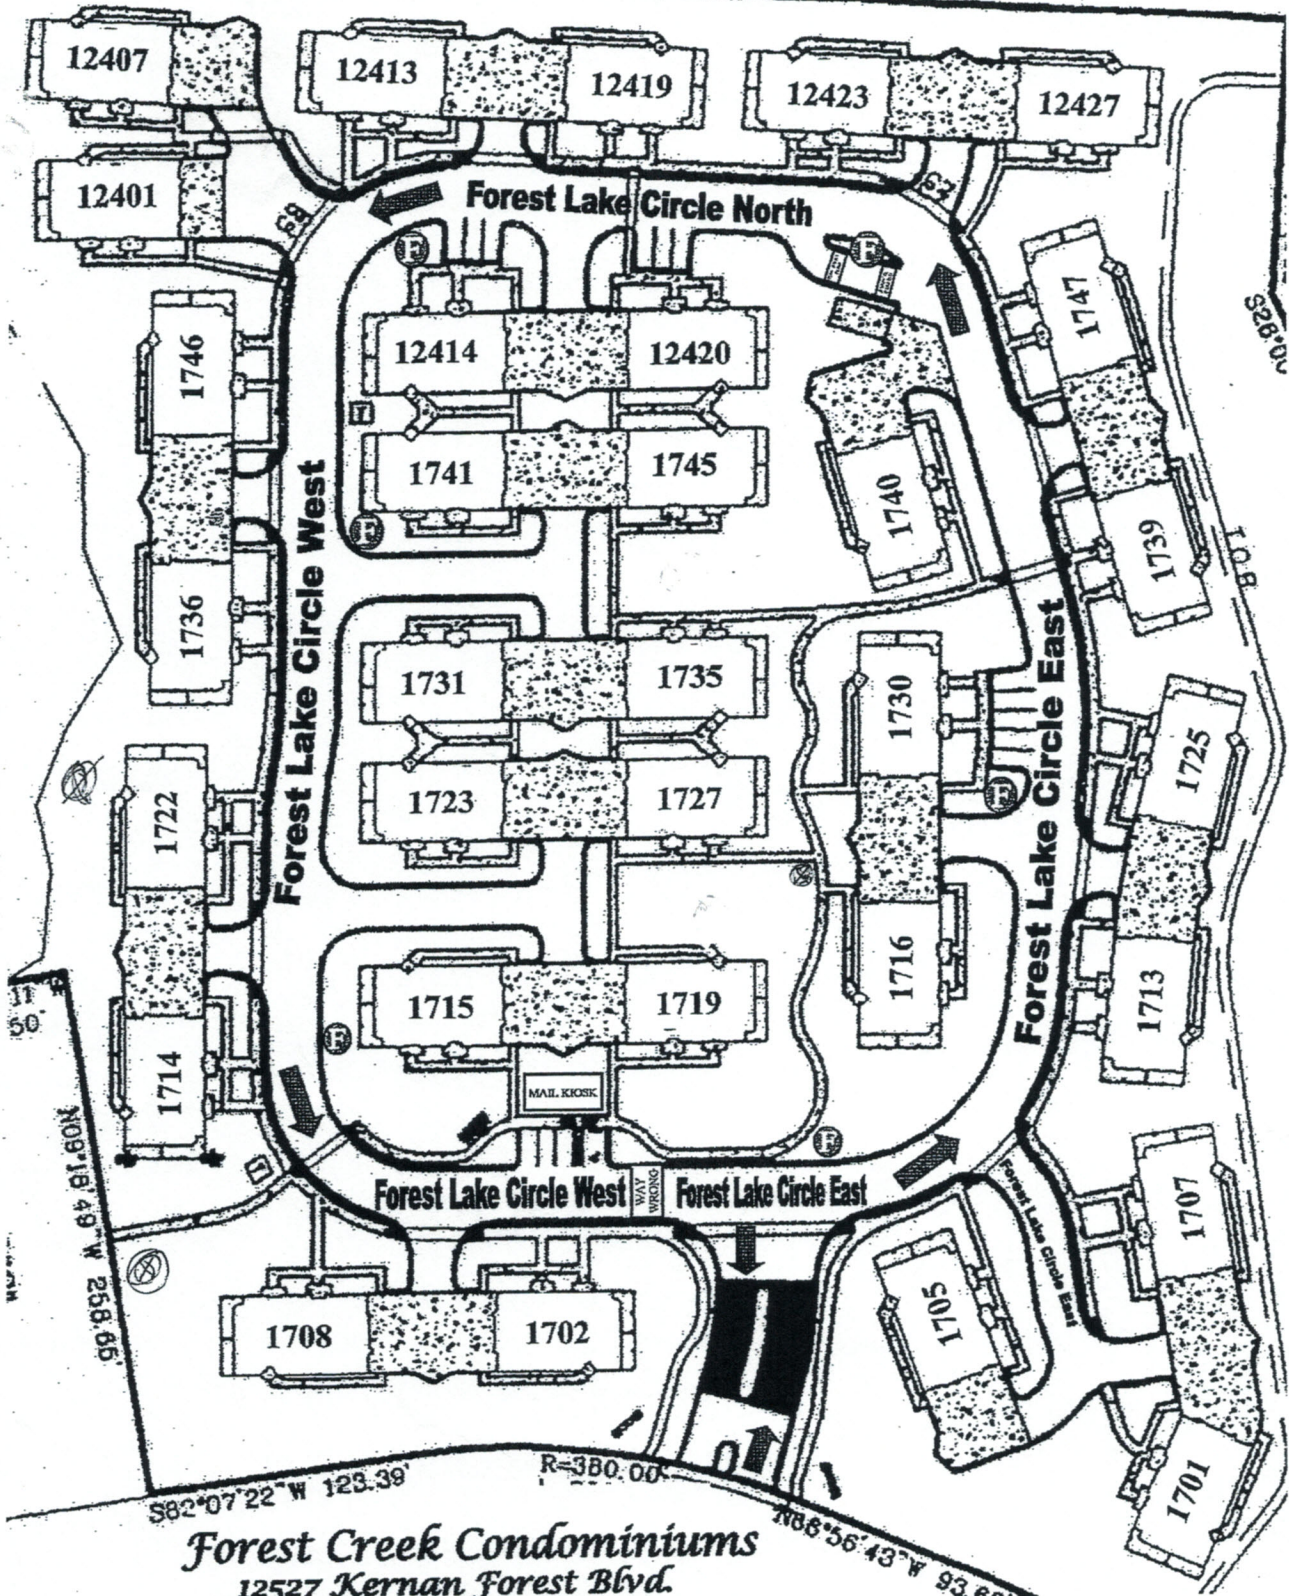

Forest Lake Circle is ONE WAY. The posted speed limit is 10 mph.

Forest Creek Condominiums
12527 Kernan Forest Blvd.
Jacksonville, FL 32225